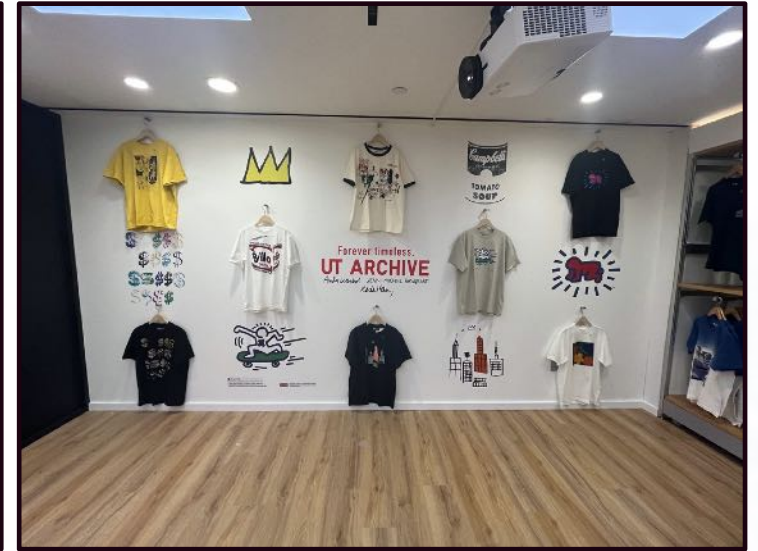


SQUARE DEAL MEDIA

CUSTOM WALL PRINT & INSTALLATIONS

CORPORATE (IN-STORE ACTIVATIONS)

IN- STORE ACTIVATIONS

IN-STORE ACTIVATIONS

WINDOW ACTIVATIONS

WINDOW ACTIVATIONS

WINDOW ACTIVATIONS