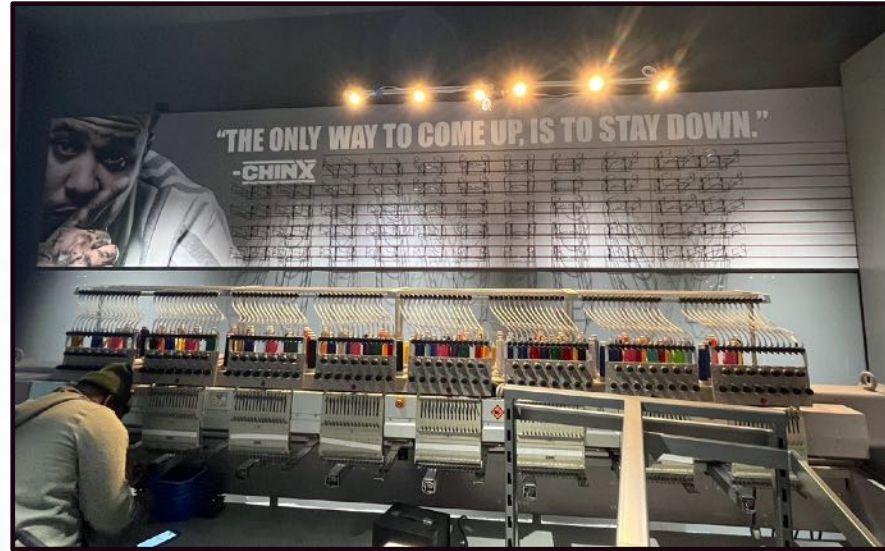


SQUARE DEAL MEDIA

CUSTOM WALL PRINT & INSTALLATIONS

CORPORATE (IN-STORE ACTIVATIONS)

IN- STORE ACTIVATIONS

IN-STORE ACTIVATIONS

WINDOW ACTIVATIONS

WINDOW ACTIVATIONS

WINDOW ACTIVATIONS