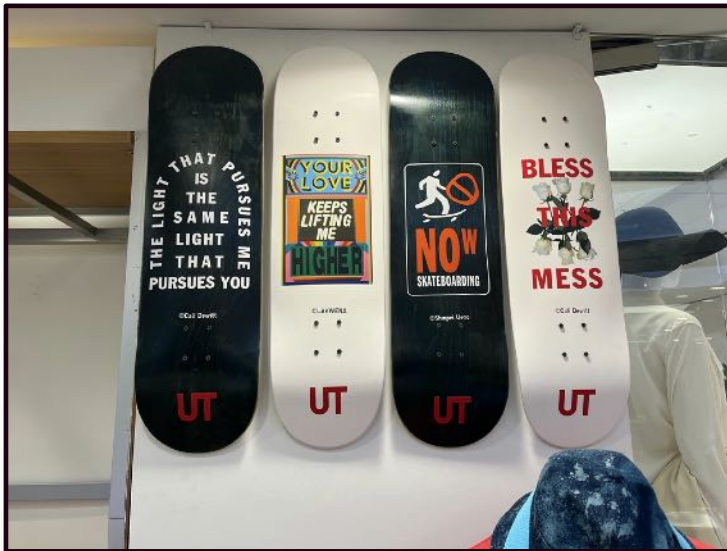


SQUARE DEAL MEDIA

CUSTOM WALL PRINT & INSTALLATIONS

CORPORATE (IN-STORE ACTIVATIONS)

IN- STORE ACTIVATIONS

IN-STORE ACTIVATIONS

WINDOW ACTIVATIONS

WINDOW ACTIVATIONS

WINDOW ACTIVATIONS